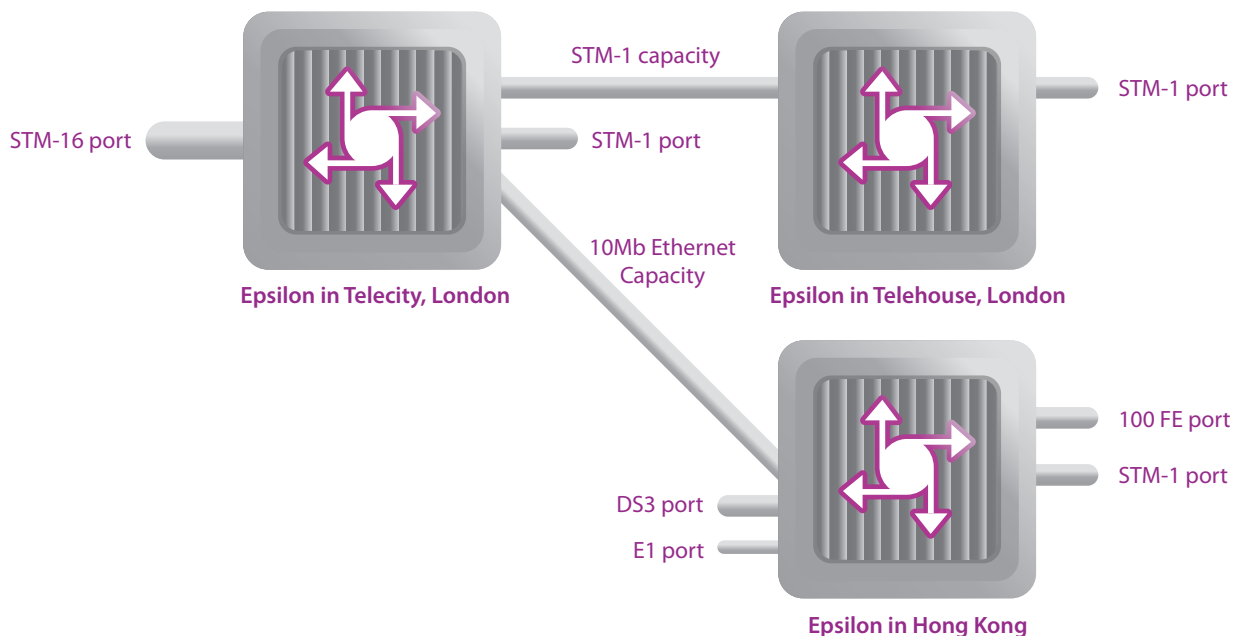

Data Connect

call: +44 (0) 207 096 9600
email: sales@epsilontel.com

If you wish to find out more about Epsilon's services and solutions or have any further queries please do not hesitate contact your Epsilon Business Manager or the Epsilon Sales Team.
EP/MKTG/D5/20091

epsilon
Beyond Technology